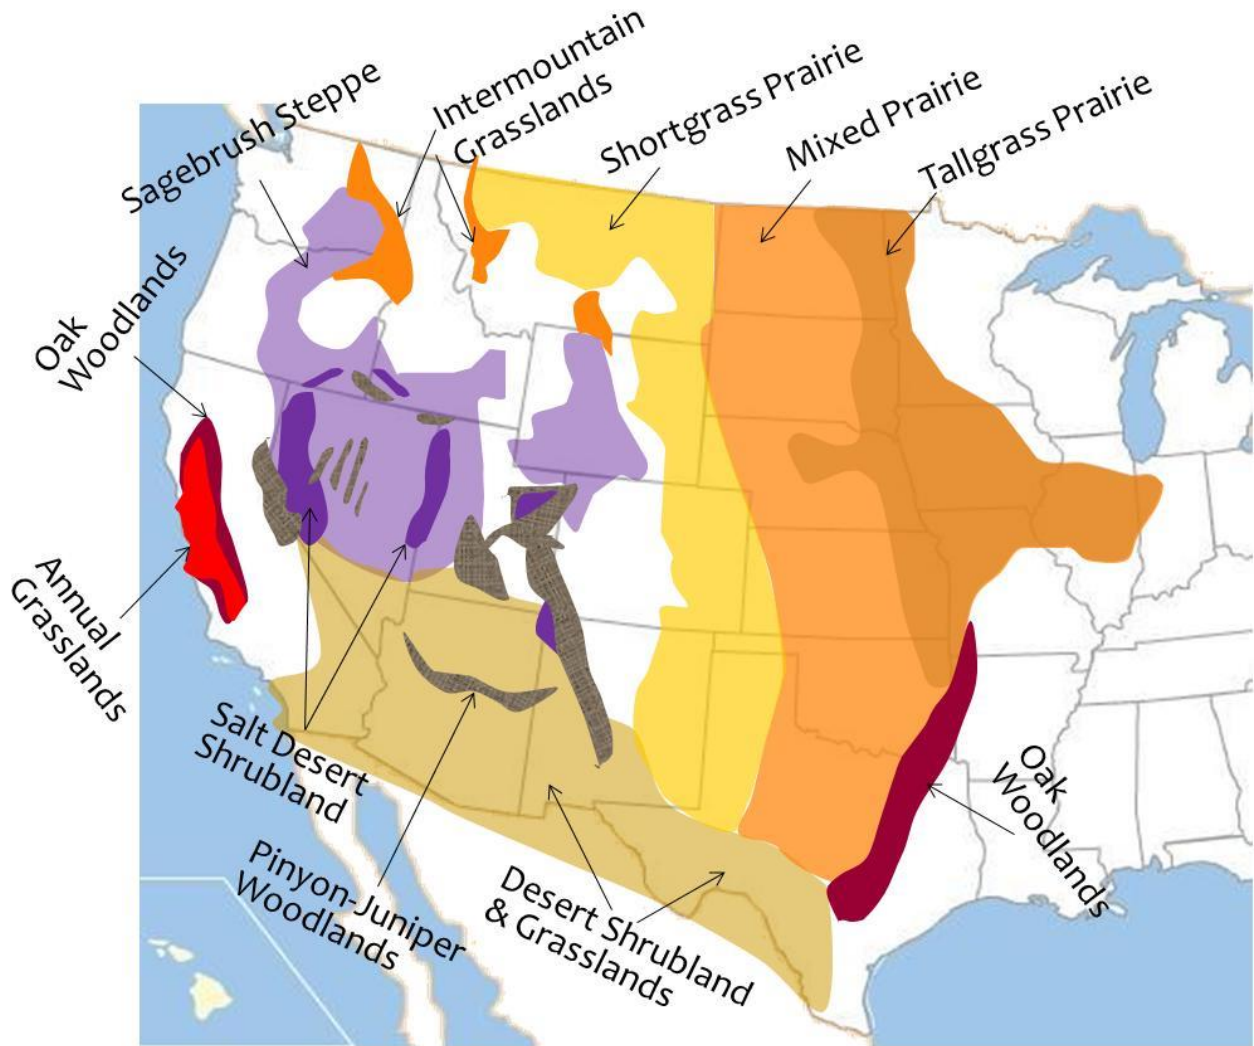

# US Rangelands

## Mediterranean:

- Annual Grasslands
  - 
  - 
  -
- Oak Woodlands
  - 
  - 
  -

## Pacific Northwest:

- Intermountain Grasslands
  - 
  - 
  -

**Great Basin:**

- Sagebrush Steppe
  - 
  - 
  -
- Salt Desert Shrub
  - 
  - 
  -
- Pinyon Juniper Woodlands
  - 
  - 
  -

**Great Plains:**

- Shortgrass Prairie
  - 
  - 
  -
- Mixed Prairie
  - 
  - 
  -
- Tallgrass Prairie
  - 
  - 
  -

**Southwest Shrublands and Grasslands:**

- 
- 
- 
- 
-