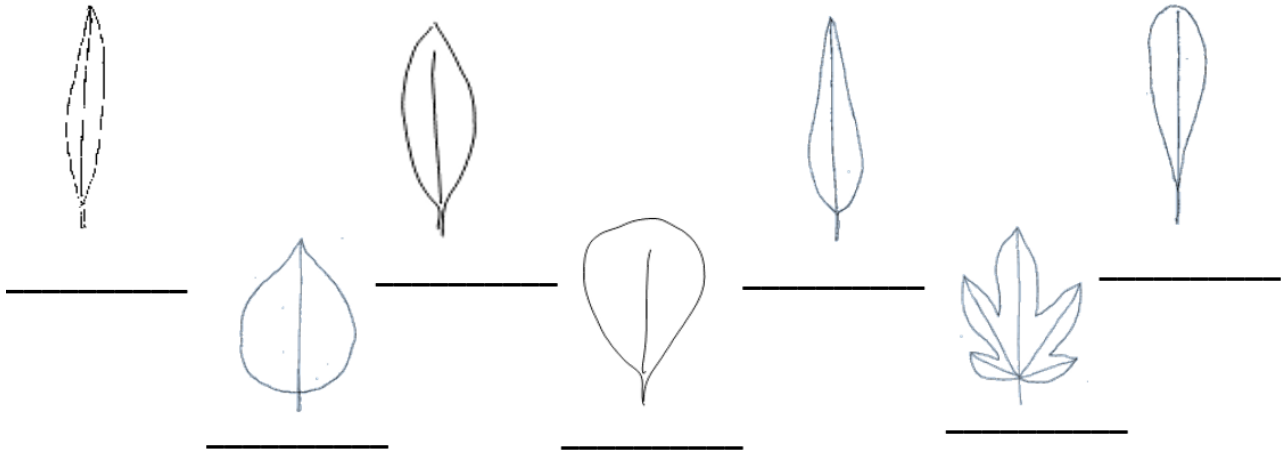

- 
- 
- 
- 
- 
- 

Shrub:

- 
- 
- 
- 
- 

**Life Span** - Length of time from the beginning of development to death of the plant

- Annuals – live for one growing season
  - Winter annuals
  - Summer annuals
- Biennials – live for two growing seasons
- Perennials – live from one year to the next

What is plant morphology?

**Leaves – Important characteristics:**

- 1.
- 2.
- 3.
- 4.

**Leaf Types - Draw**

Simple:

Compound Palmate:

Compound Pinnate:

# Leaf Arrangements - *Draw*

Alternate:

Opposite:

Whorled:

## Leaf Shapes