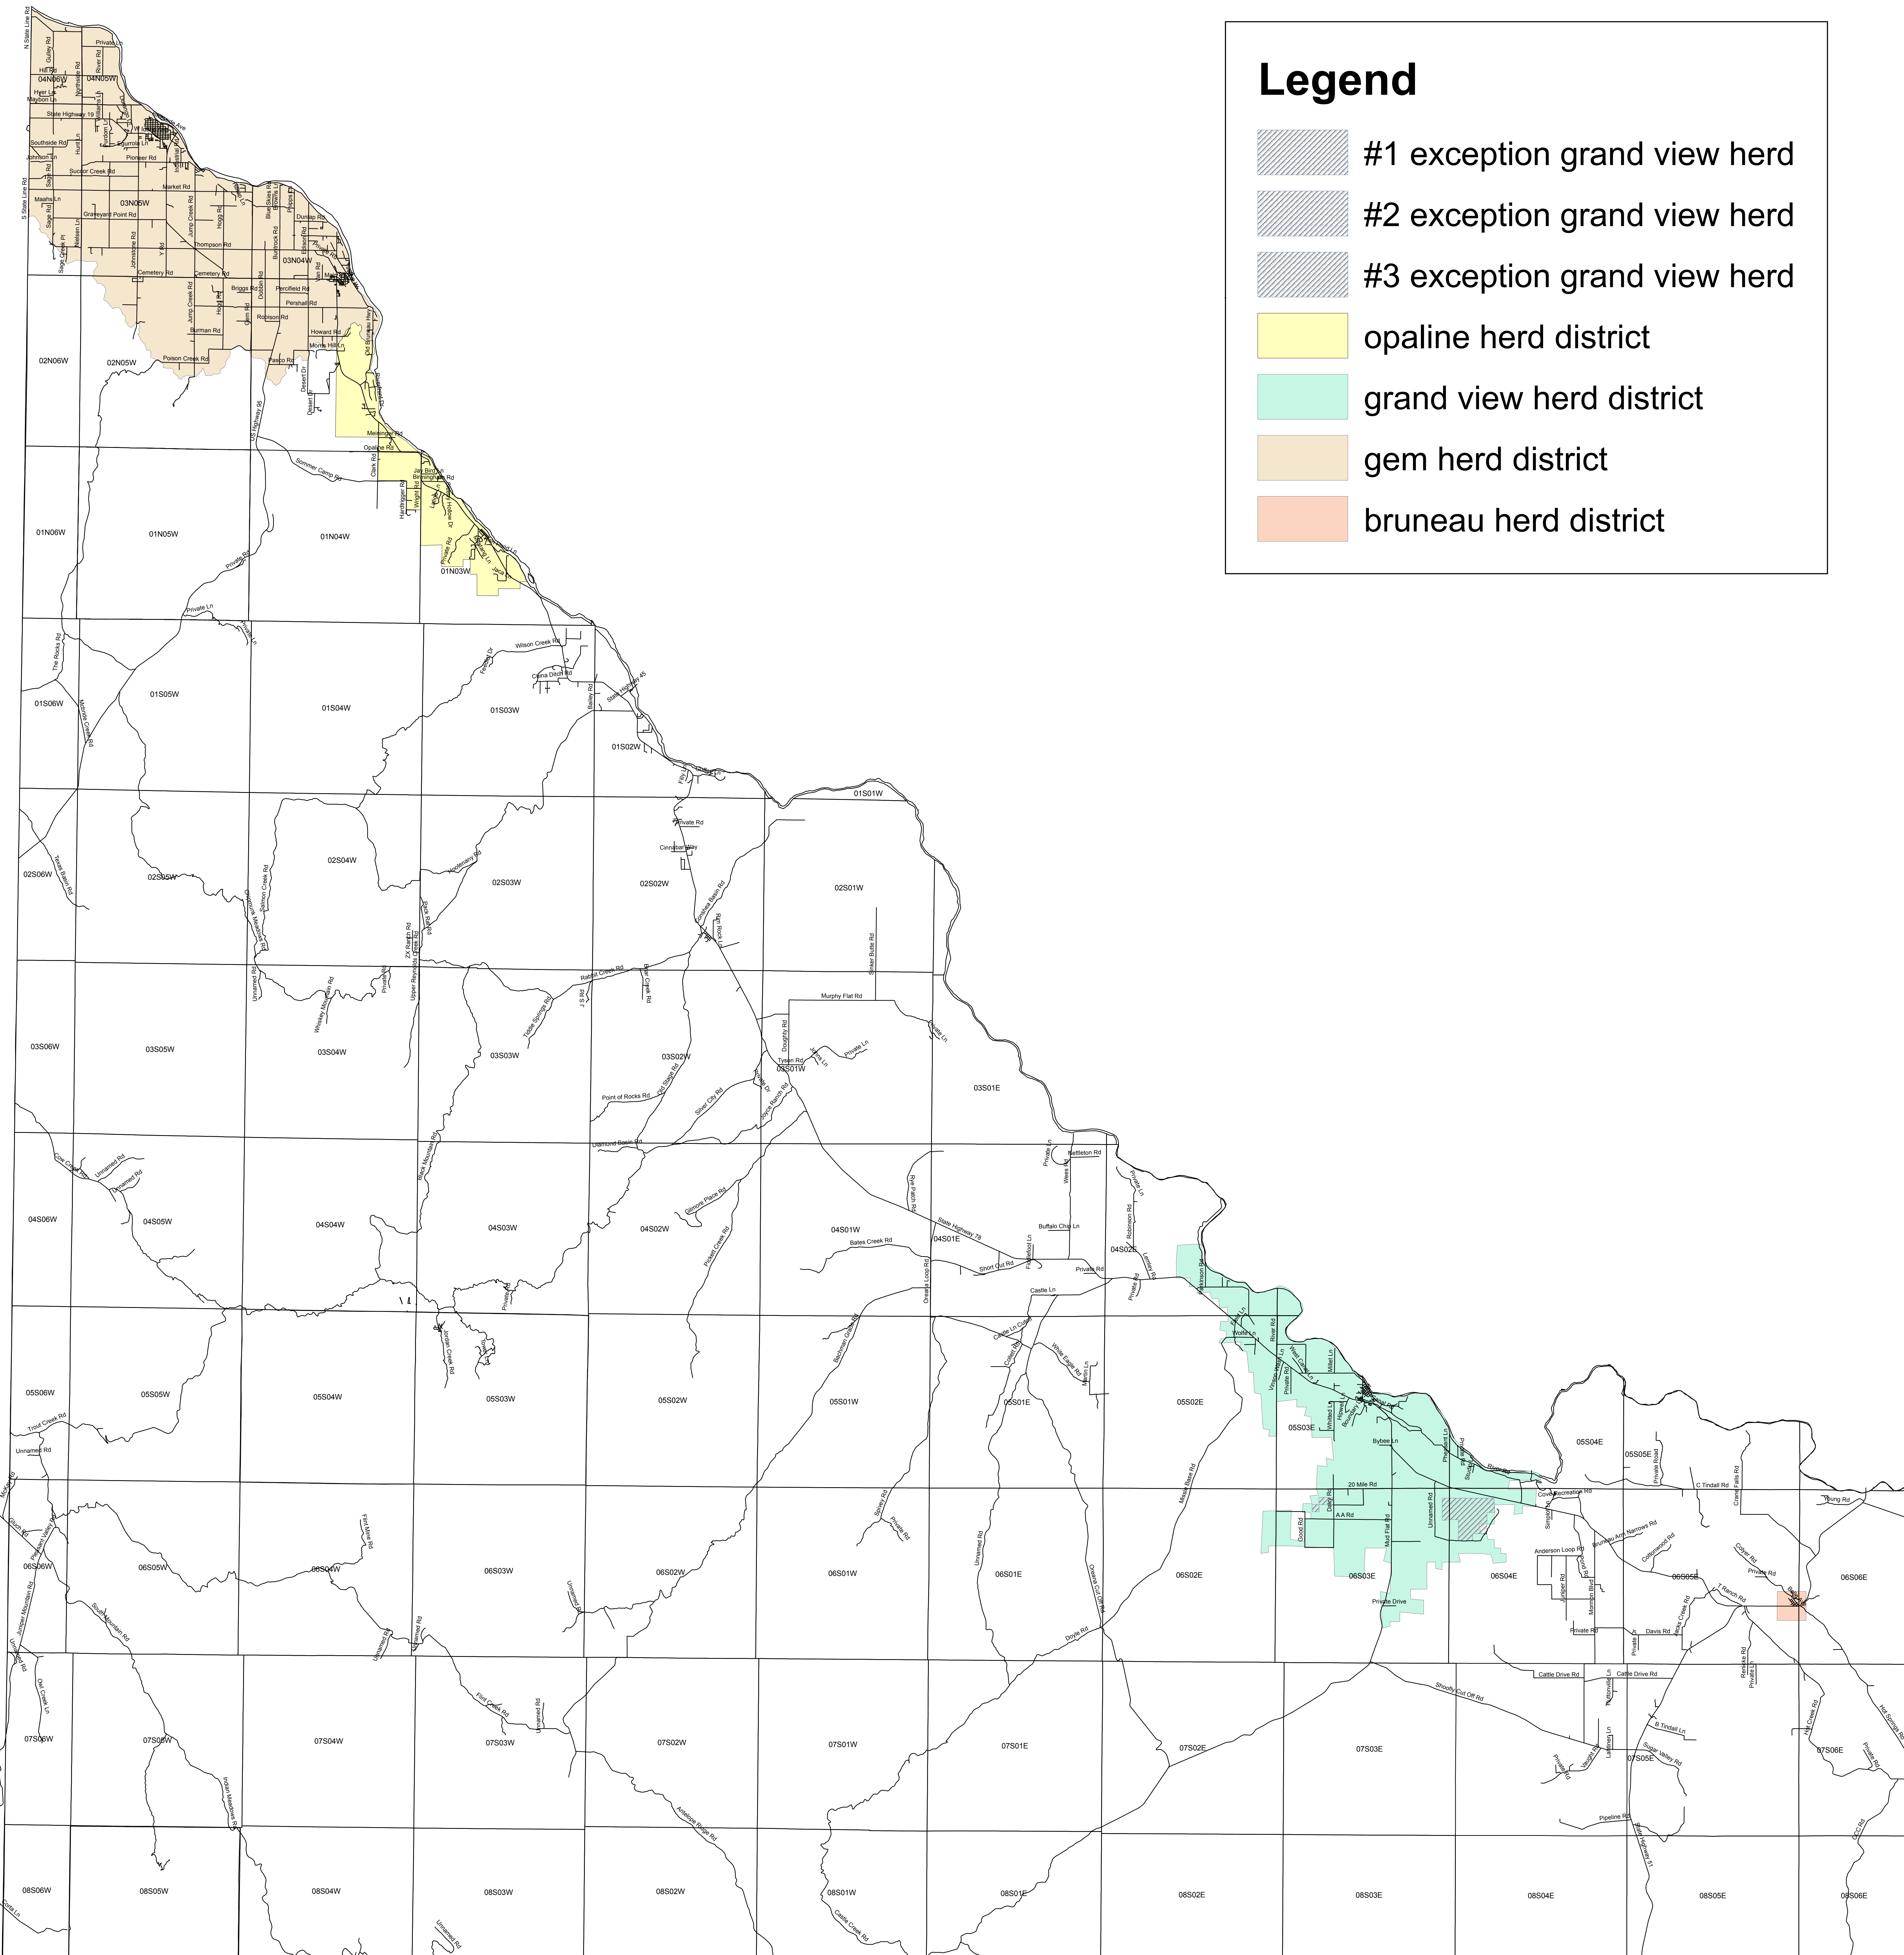

Owyhee County Herd Districts

Legend

-  #1 exception grand view herd
-  #2 exception grand view herd
-  #3 exception grand view herd
-  opaline herd district
-  grand view herd district
-  gem herd district
-  bruneau herd district