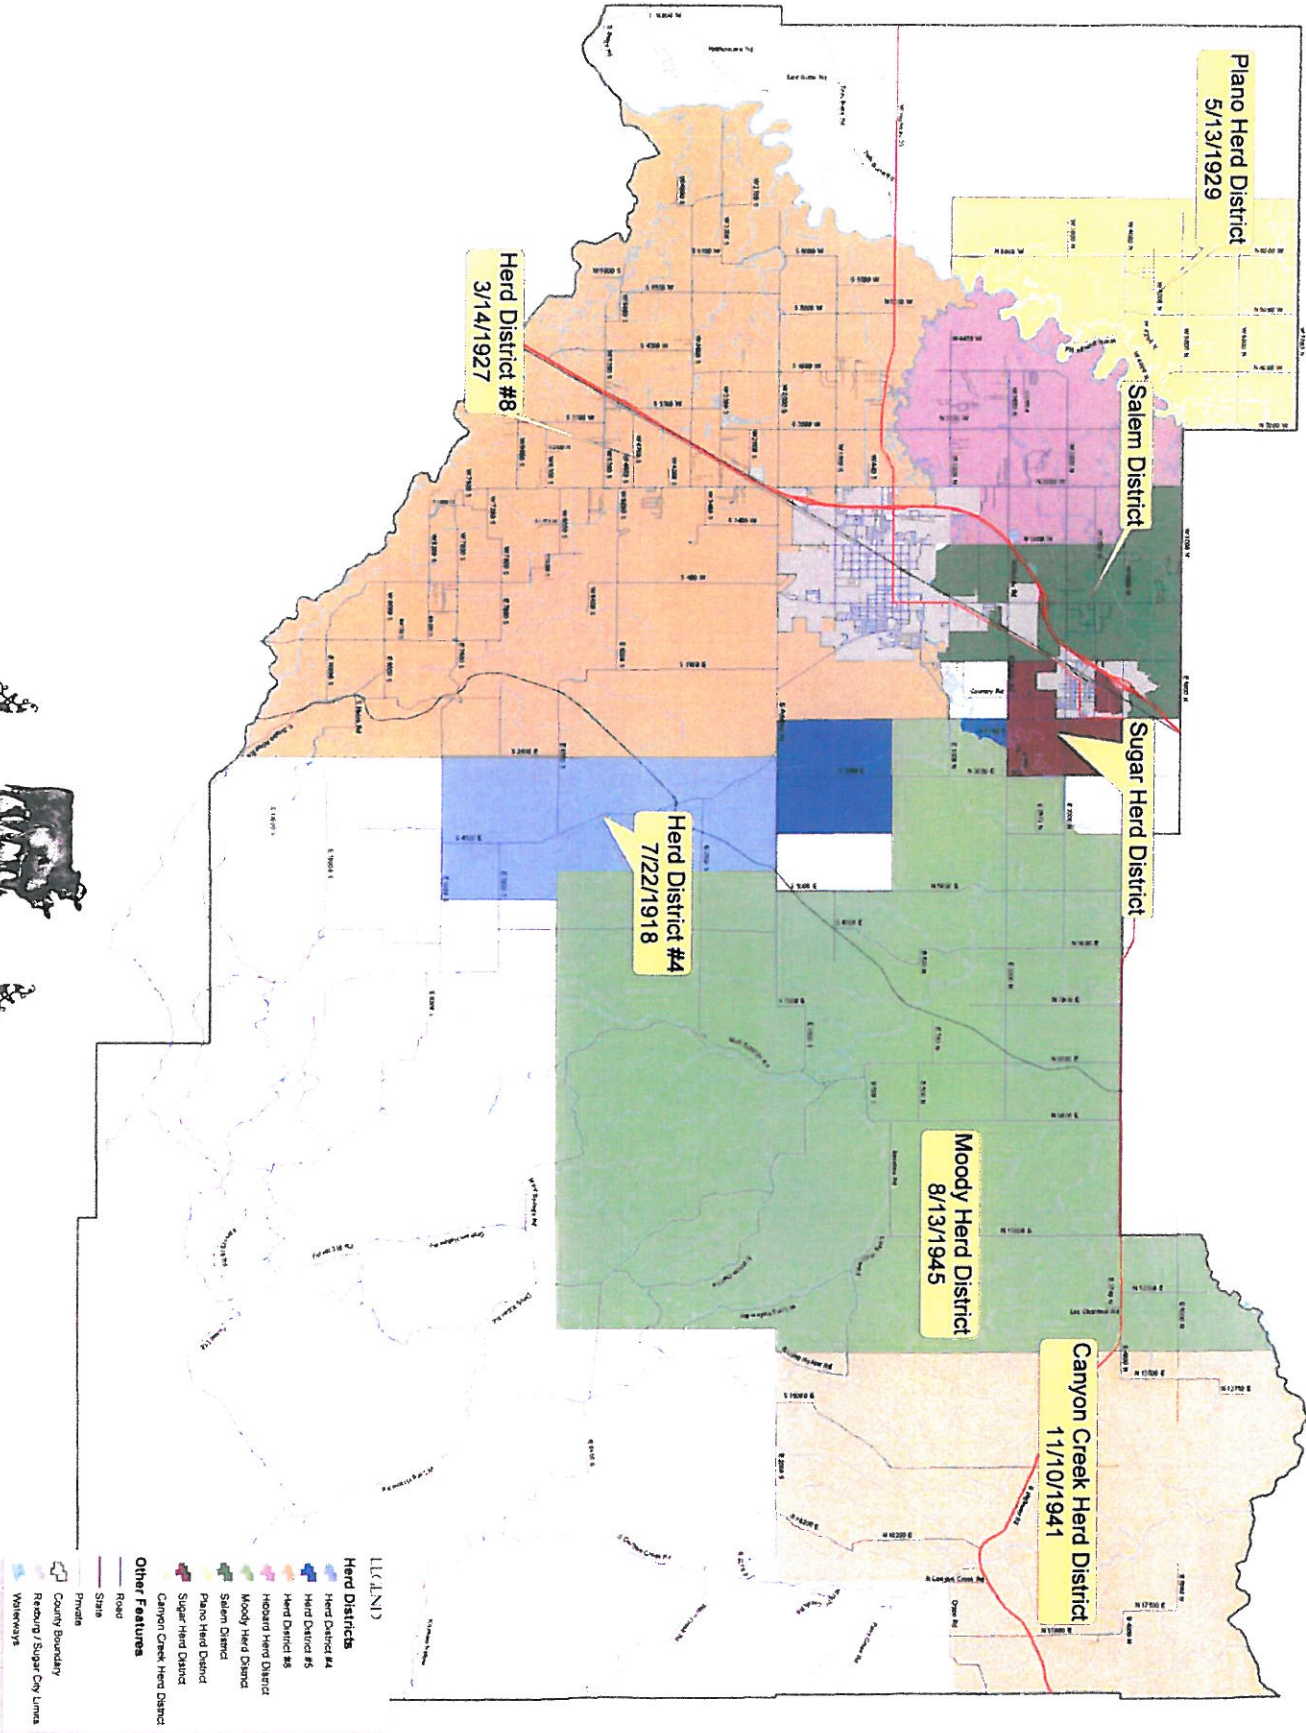

MADISON COUNTY HERD DISTRICTS

1. **LEGEND**
2. **Herd Districts**
     - Herd District #4
     - Herd District #5
     - Herd District #8
     - Herd District #85
     - Herd District #88
     - Hebard Herd District
     - Moody Herd District
     - Salem District
     - Piano Herd District
     - Sugar Herd District
     - Canyon Creek Herd District
   - **Other Features**
     - State
     - Road
     - Private
     - County Boundary
     - Rebung / Sugar City Limits
     - Waterways